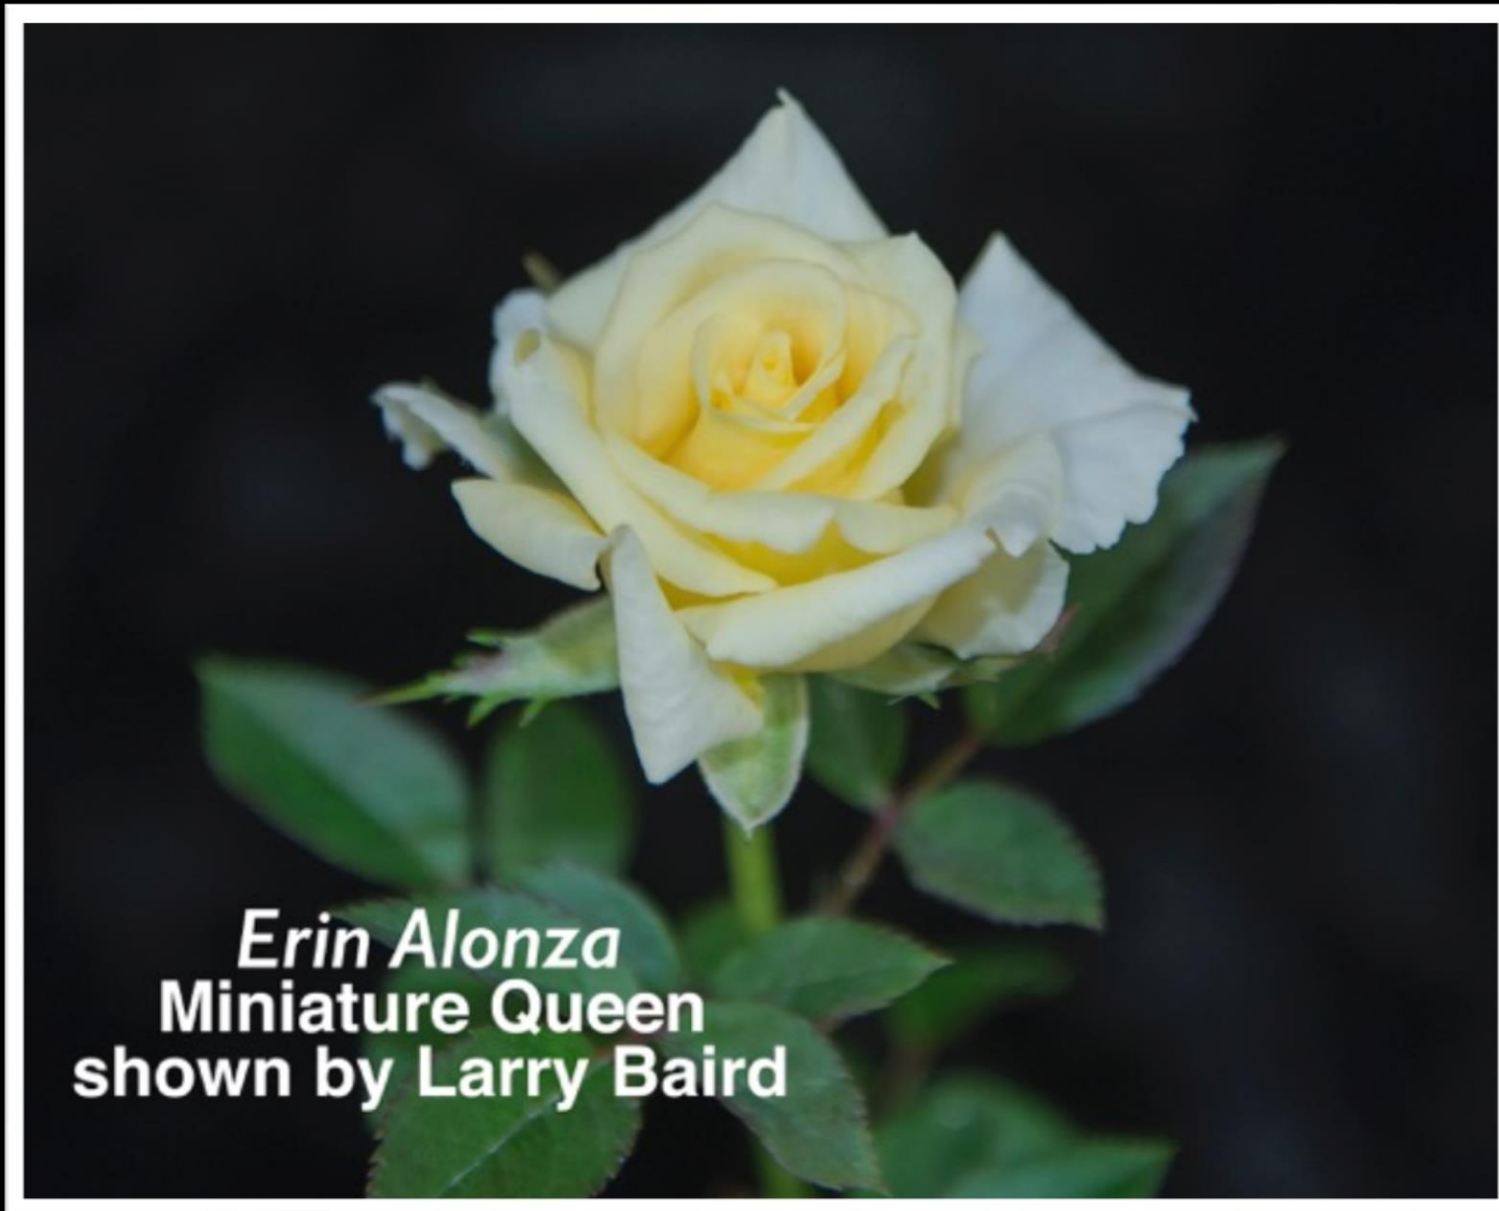

Erin Alonza
Miniature Queen
shown by Larry Baird