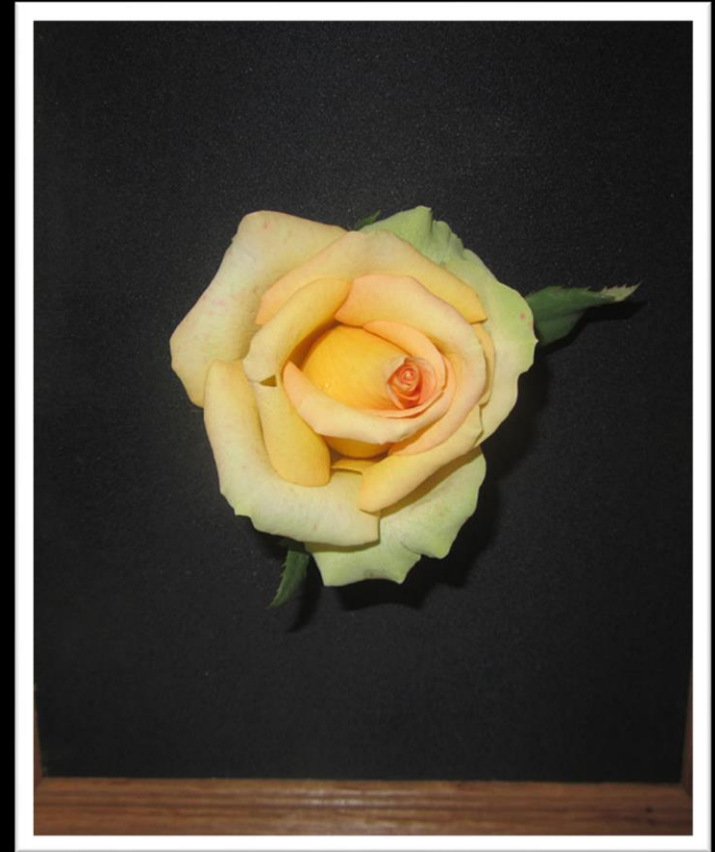

Louisville RS Rose Show

October 1, 2016

Photos by Howard Carman, Paula Williams
Linda Jansing, Bob Jacobs & Mary Ann Hext

Complete show results at www.tenarky.org under the Rose Show Photos tab

Louise Estes
Hybrid Tea Queen
shown by Tom Lehmann

Shameless
Mini Flora Queen
shown by Linda Jansing

Erin Alonza
Miniature Queen
shown by Larry Baird

**Three M/MF Blooms
'Nashville Music'
Exhibited by Sharon
Wuorenmaa**

**HT in Frame
'St. Patrick'
Exhibited by Tom Lehman**

**Dowager Queen 'Green Rose'
Exhibited by Bob Jacobs**

**Large Climber 'Sombreuil'
Exhibited by Sharon Wuorenmaa**

Mini Court 'Ty' & 'Incognito'
M King 'Fairhope'
M Queen 'Erin Alonzo'
Exhibited by Larry Baird (left)
HT in Frame
'St. Patrick'
Exhibited by Tom Lehman (above)